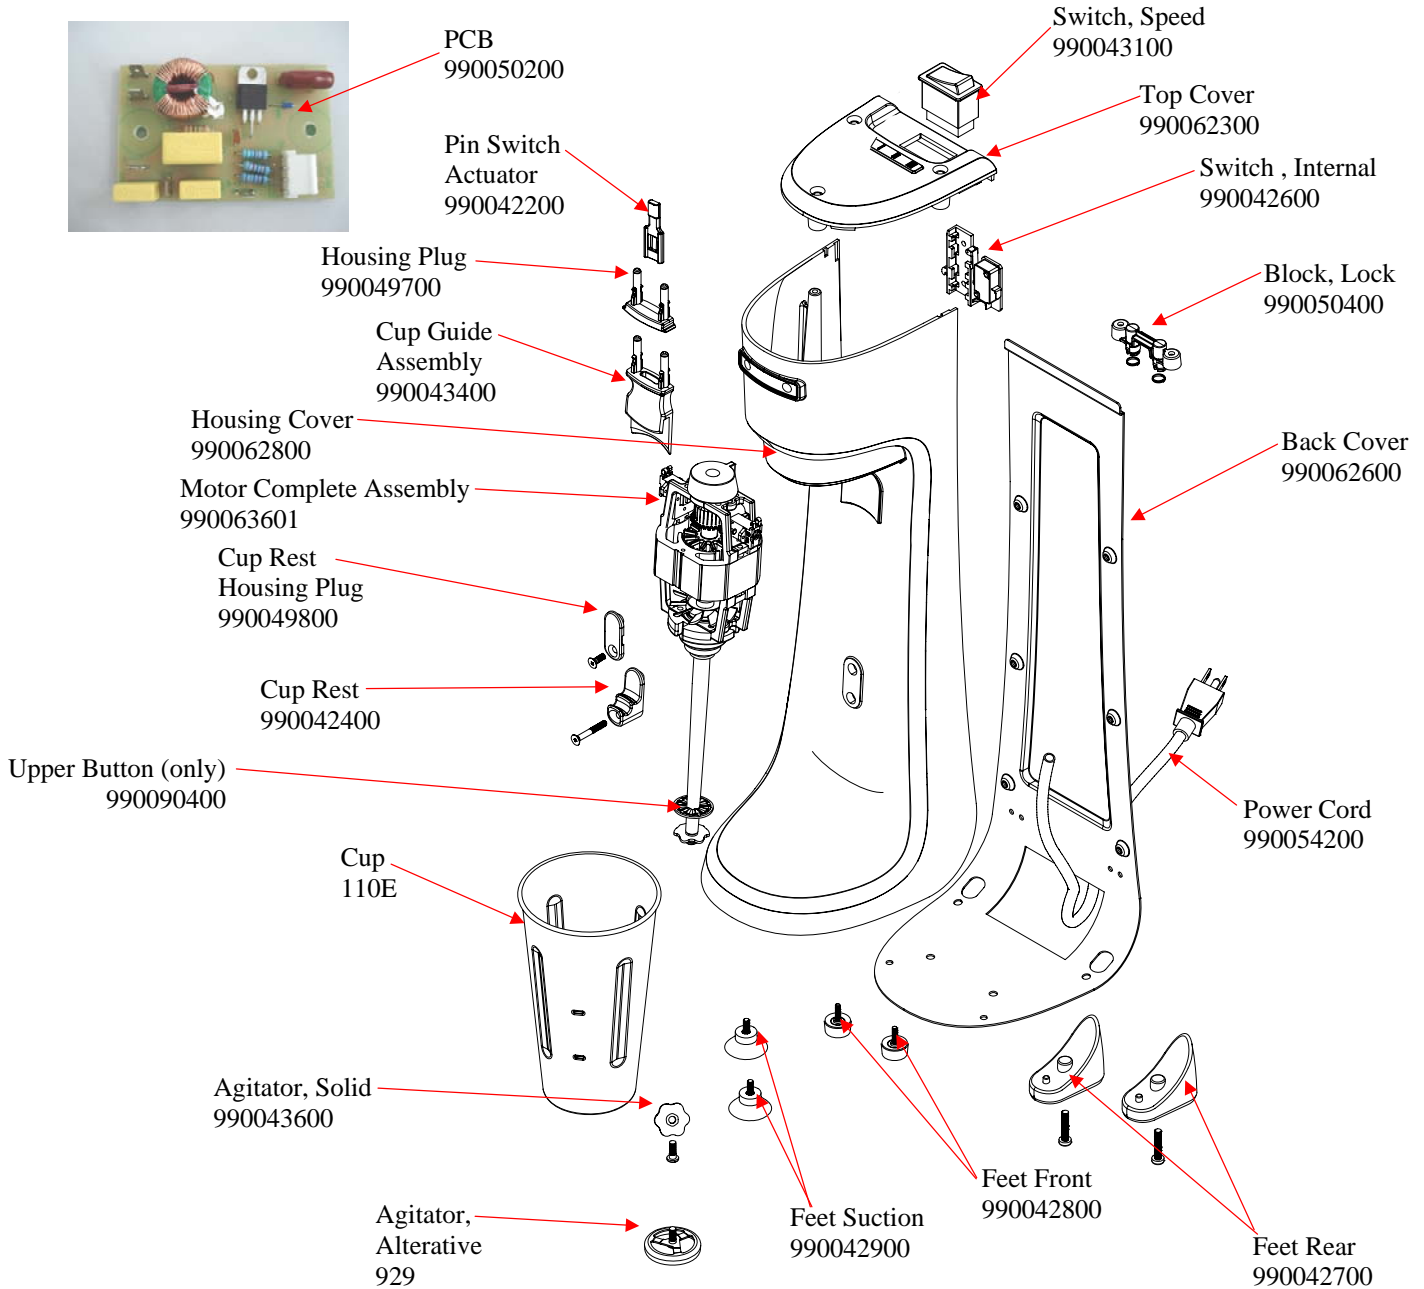

Replacement Part Diagram HMD200-CE (Series A)

PROPRIETARY RIGHTS NOTICE This document and all information contained within it is the property of Hamilton Beach Brands, Inc. (HBB). It is confidential and proprietary and has been provided to you for a limited purpose. It must be returned or destroyed upon request. Disclosure, reproduction or use of this document and any information contained within it, in full or in part, for any purpose is forbidden without the prior written consent of HBB. No photographs may be taken of any article fabricated or assembled from this document without the prior written consent of HBB.

 4421 Waterfront Drive Glen Allen, VA 23060	Revision Description:	Consolidating cordset part number					
	Request Number:	CME-2734	Revision Date:	11/03/09	Approved by:	CME-2734	
	Issue Code(s):	CS, SP	Page:	1 of 1	Document #:	510002400	Rev: